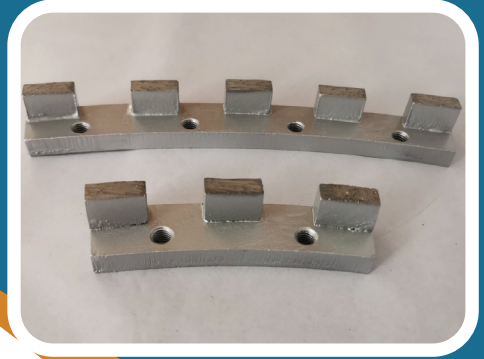

Diamond Grinding strips for calibrating & automatic grinding machine

16 Strips per Holding Disc

(Others can be custom made upon your request)

Grits 1,2,3 & 4

(Rough, medium rough, fine, extra fine)

Advantages

- Fast Delivery
- Very Competitive Price
- High Quality, very sharp and long life tools
- All grits are available, rough, fine & extra fine
- Less Amperes power consumption

Sharp as time

Cutting Edge And Construction For Trading

Mobile: Yahya Dandachi. +966 53 909 3465

Riyadh, Saudi Arabia | info@cuttingedge-ksa.com

Concrete tiles before grinding

Concrete tiles after grinding

Special Diamond Grinding Discs
220mm & 150mm for Profile
Grinding Machine
(Others discs can be custom made
upon request)

Silicone Carbide Brushes

Our abrasives brushes are produced with “Top Quality Filaments- TYNEX- Ensuring sharp cutting and long life (special nylon material with a high-quality and high-purity silicon carbide) and firmly fixed in the brush base.