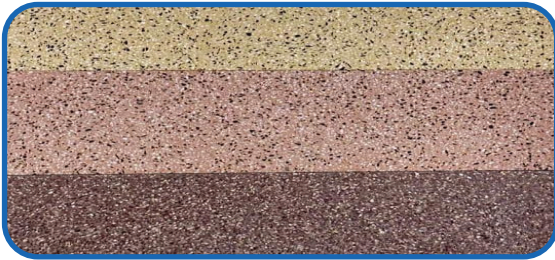

Special Diamond Grinding Discs
220mm & 150mm for Profile
Grinding Machine
(Others discs can be custom made
upon request)